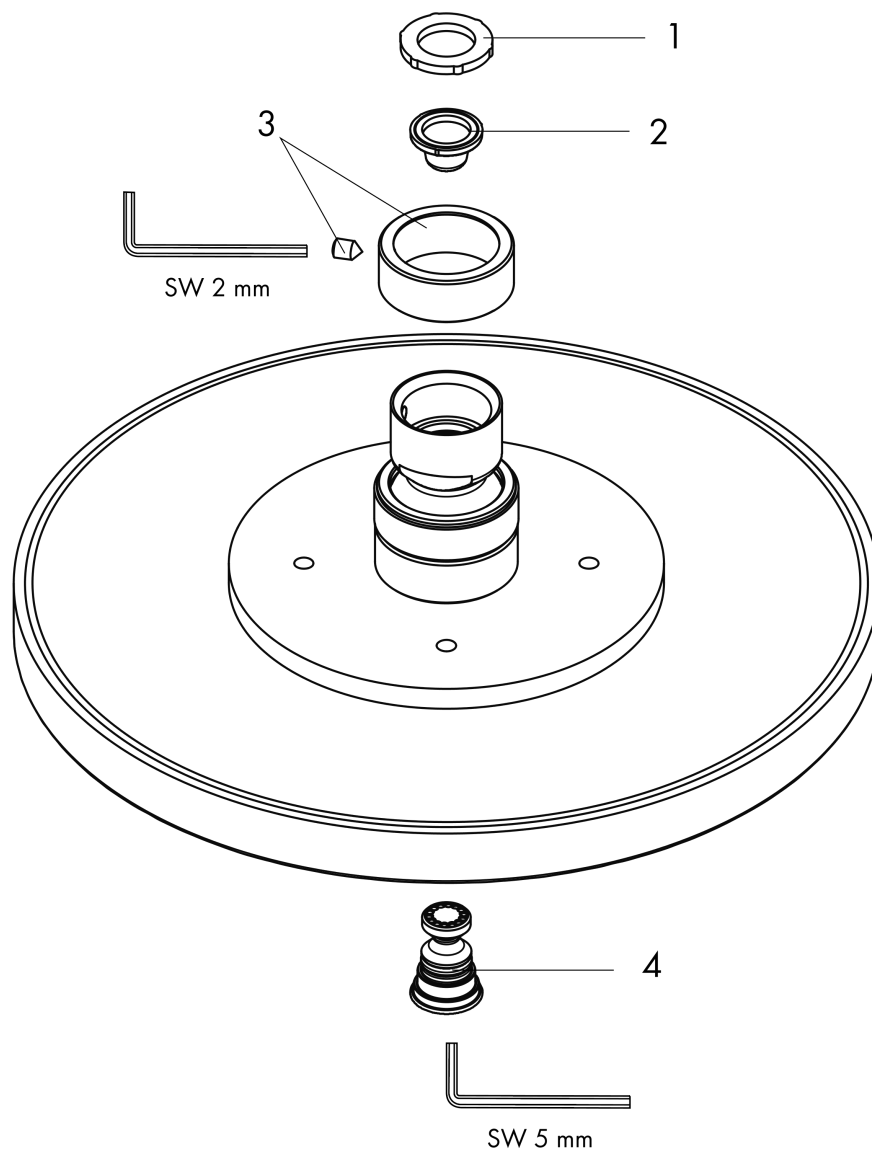

AXOR Starck
Showerhead 180 1-Jet, 2.5 GPM PowderRain
 Finishes : **chrome** Part no. : **28615001**

Features

- Shower head size: 180 mm
- Spray modes: PowderRain
- 75 no-clog spray channels
- Spray face finish: Fully-finished matching spray face
- Flow: 2.5 GPM (9.5 L/Min)

Item details

List Price \$ 883.00

Technology

Compliance

Product image

Scale drawing

AXOR Starck
Showerhead 180 1-Jet, 2.5 GPM PowderRain
Finishes : **chrome** Part no. : **28615001**

Exploded drawing

Year of production: >01/22

AXOR Starck
Showerhead 180 1-Jet, 2.5 GPM PowderRain
 Finishes : **chrome** Part no. : **28615001**

Spare parts list

Year of production: >01/22

Pos.		Part no.	Price	PU
1	seal	98058000	-	1
2	filter	92672000	-	1
3	lock washer	98942000	-	1
4	screw	95796000	-	1