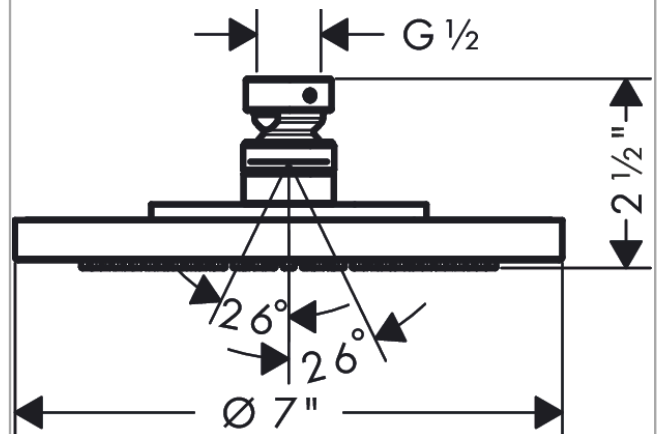

AXOR Starck
Showerhead 180 1-Jet, 2.5 GPM PowderRain
 Finishes : **chrome** Part no. : **28615001**

Features

- Shower head size: 180 mm
- Spray modes: PowderRain
- 75 no-clog spray channels
- Spray face finish: Fully-finished matching spray face
- Flow: 2.5 GPM (9.5 L/Min)

Item details

List Price \$ 883.00

Technology

Compliance

Product image

Scale drawing

AXOR Starck
Showerhead 180 1-Jet, 2.5 GPM PowderRain
Finishes : **chrome** Part no. : **28615001**

Exploded drawing

Year of production: >01/22

AXOR Starck
Showerhead 180 1-Jet, 2.5 GPM PowderRain
 Finishes : **chrome** Part no. : **28615001**

Spare parts list

Year of production: >01/22

Pos.		Part no.	Price	PU
1	seal	98058000	-	1
2	filter	92672000	-	1
3	lock washer	98942000	-	1
4	screw	95796000	-	1